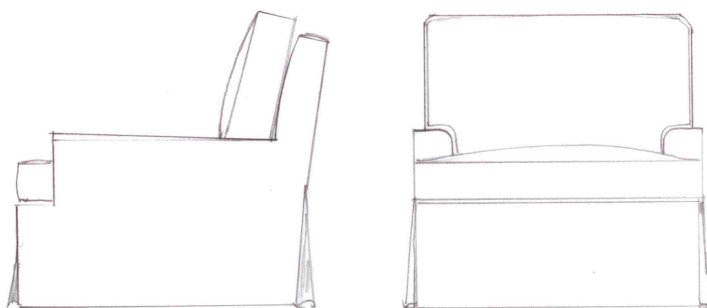

Clairidge Lounge Chair

Dimensions: 32"W X 33"D X 34"H
Fabric: 11YDS
Seat Cushion: down